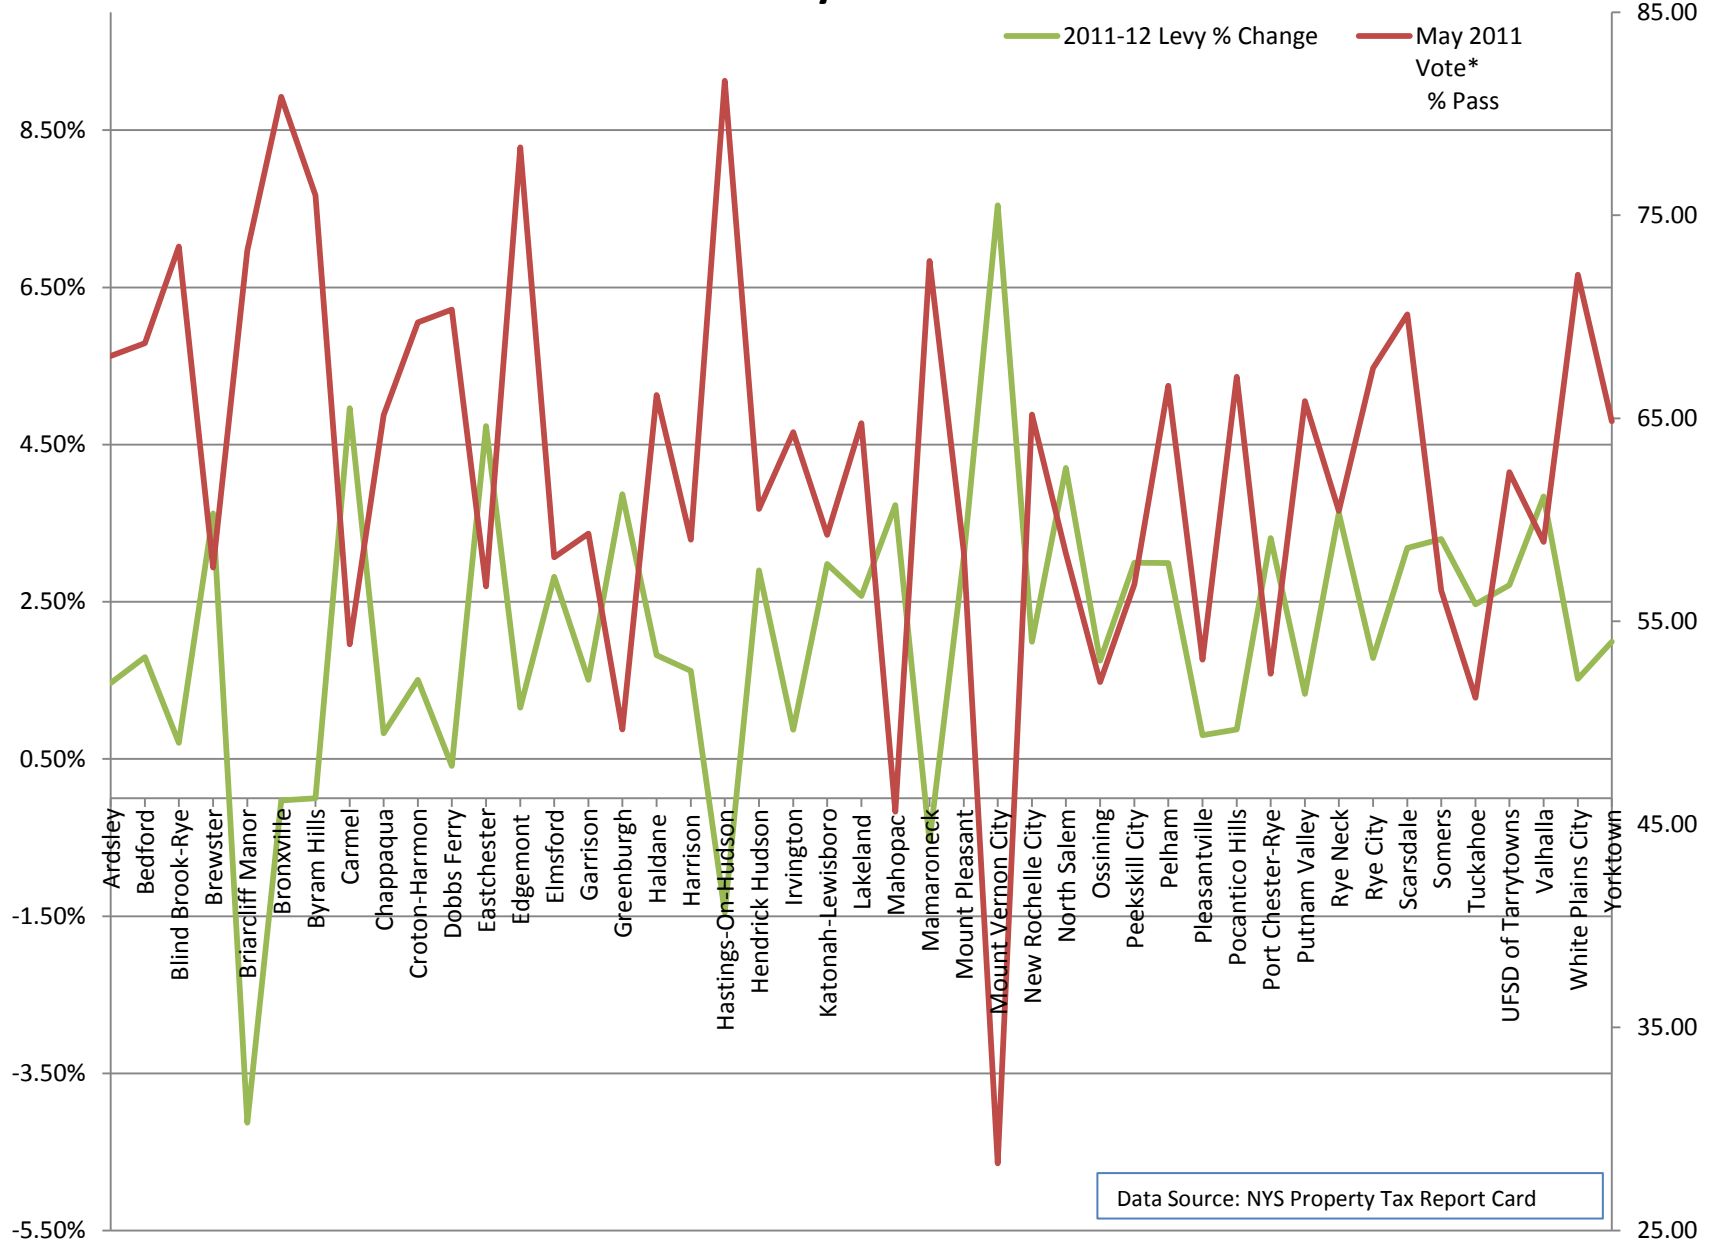

2011 Levy and Vote

Data Source: NYS Property Tax Report Card