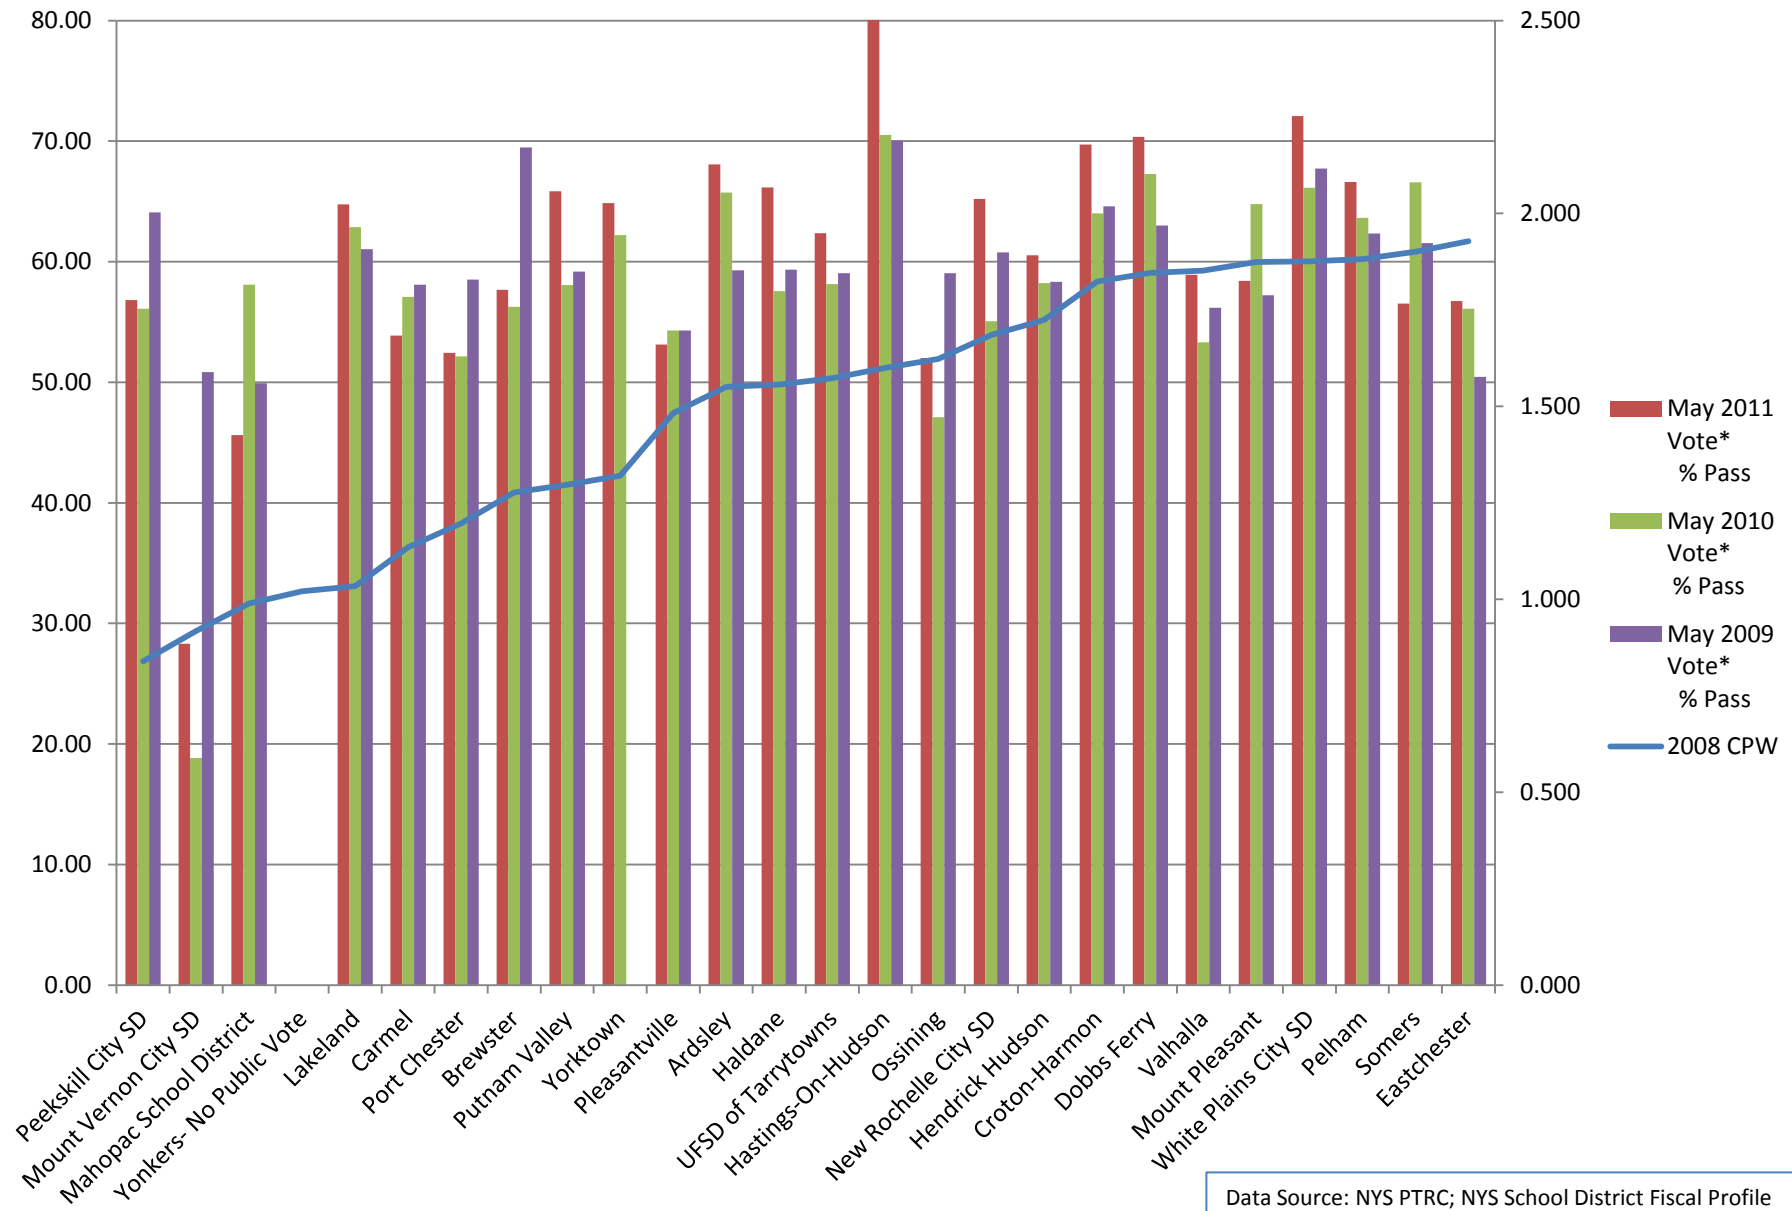

## % Passing Rate for Districts with CWR Under 2.0

Data Source: NYS PTRC; NYS School District Fiscal Profile